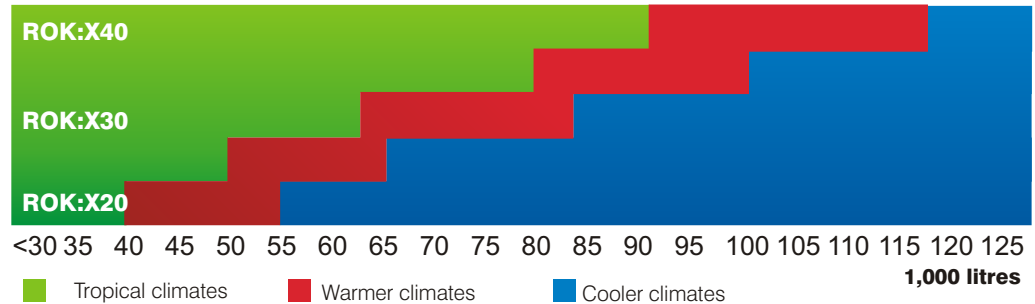

RECOMMENDED SIZING

Always try to oversize by 20-30%. All measurements are based on 8/hr day and balanced chemistry

WARRANTY

The ROK:X Salt Chlorinator by Noria is covered by a 5 year pro-rata warranty on the cell and a 2 year warranty on the power pack against defects in materials and workmanship. The instruction manual that accompanies each ROK:X provides more information.